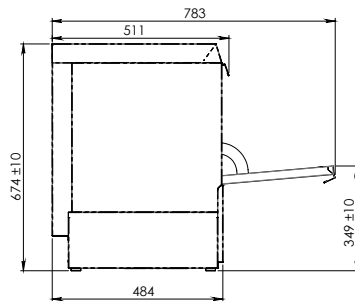

optional

detergent disp.

drain pump

digital display

double
wash & rinse

round rack kit