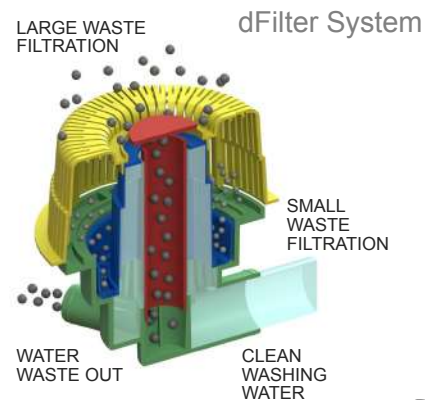

  
**ECOLINE**

The **essential dishwasher** simple, robust and reliable, easy to use.  
Made out of solid inox stainless steel 304.  
Excellent washing results with simple and attractive design.

## main

- *mechanical push buttons interface*
- *single skin wall with double skin insulated door*
- *tank partially molded and welding edge*
- *rack guides removable and door reinforced hinges*
- *dFilter system technology*
- *peristaltic rinse aid dispenser*
- *thermostop function available*
- *automatic water drain and cleaning cycle*

# ECO35

glasswasher

350 x 350 mm

276 mm

120 sec

30 racks/h

1,7 L

230V  
11,5A-2,5Kw

tech

Tank capacity	9 L
Boiler capacity	3 L
Wash pump power	0.3 hp / 0,20 Kw
Tank element	2 Kw
Boiler element	2,4 kW
Standard included	

Inlet water pressure	2 - 4 bar
Inlet water temperature	55 °C
Final rinse temperature	82 °C
Wash temperature	55 °C
Weight	30 Kg
	1 rack 350x350+insert cutlery