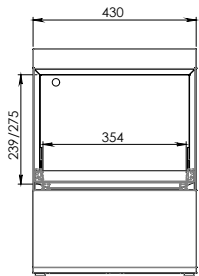

350 x 350 mm

276 mm

120 sec

30 racks/h

1,7 L

230V
11,5A-2,5Kw

tech

Tank capacity	9 L
Boiler capacity	3 L
Wash pump power	0.3 hp / 0,20 Kw
Tank element	2 Kw
Boiler element	2,4 kW
Standard included	

Inlet water pressure	2 - 4 bar
Inlet water temperature	55 °C
Final rinse temperature	82 °C
Wash temperature	55 °C
Weight	30 Kg
	1 rack 350x350+insert cutlery

dim

single/double
wash & rinse